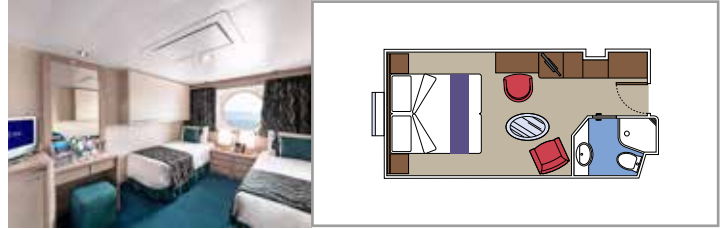

DELUXE OCEAN VIEW

OR1

≈16
5
4

› Low deck location