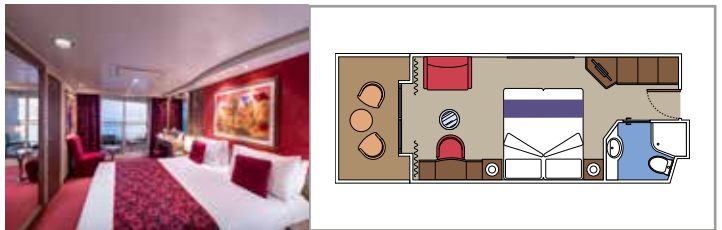

SUITE AUREA

INCLUDED FACILITIES

- Sitting area with sofa
- Spacious wardrobe
- Comfortable double or single beds (on request)
- Bathroom with bathtub, vanity area with hairdryer
- Interactive TV, telephone, safe, minibar and air conditioning
- Wifi connection available (for a fee)

BALCONY

INCLUDED FACILITIES

- Sitting area with sofa
- Comfortable double or single beds (on request)*
- Bathroom with shower, vanity area with hairdryer
- Interactive TV, telephone, safe, minibar and air conditioning
- Wifi connection available (for a fee)

› Medium deck location

DELUXE BALCONY

BR1

 ≈15
  ≈5
  8-9
  2

› Low deck location

DELUXE BALCONY WITH PARTIAL VIEW

BP

 ≈18
  ≈5
  12
  4

- Window with sea view
- Relaxing armchair
- Comfortable double or single beds (on request)*
- Bathroom with shower, vanity area with hairdryer
- Interactive TV, telephone, safe, minibar and air conditioning
- Wifi connection available (for a fee)