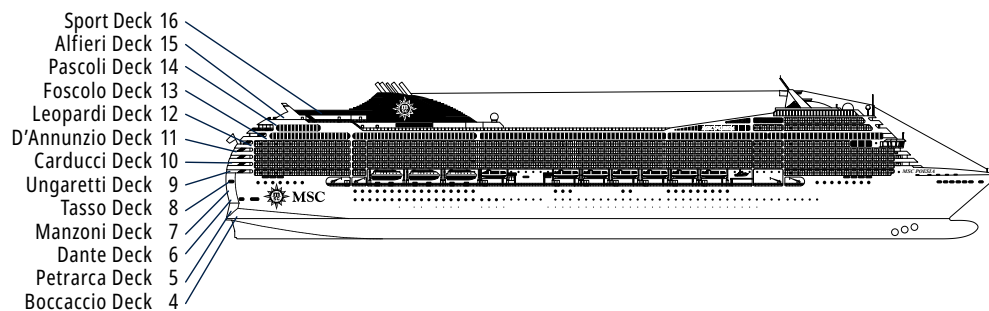

MSC POESIA

TECHNICAL CHARACTERISTICS OF THE SHIP

PIGALLE LOUNGE

TECHNICAL CHARACTERISTICS OF THE SHIP	
GROSS TONNAGE	92.627
LENGTH / BEAM / HEIGHT	293,80 m / 32,20 m / 59,64 m
DECKS	16, included 13 for guests
LIFTS	13
VOLTAGE (IN CABIN)	110/220 volts
MAXIMUM SPEED	23 knots
STABILIZERS	Stabilized with 2 fins
NUMBER OF PASSENGERS	3.223
NUMBER OF CABINS	1.275, included 17 for guests with disabilities or reduced mobility
CREW MEMBERS	Approx. 987
POOLS	3, included 1 for children
WHIRLPOOLS	7 whirlpool baths