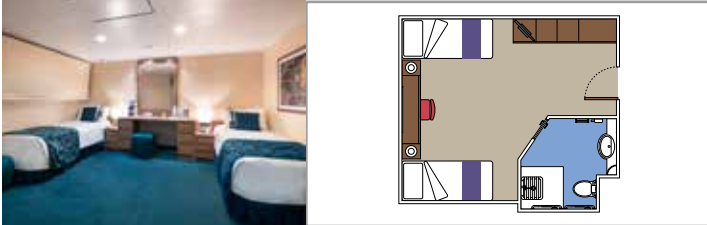

INTERIOR

Available in:

- › **Deluxe Interior (IR2)**
  cabin size ≈21m²; medium deck location (deck 12-14)
- › **Deluxe Interior (IR1)**
  cabin size ≈21m²; low deck location (deck 8-11)

Cabin for guests with disabilities or reduced mobility has only single beds.
The image is representative only; the size, layout and furniture may vary (within the same cabin category).

FACILITIES FOR GUESTS WITH DISABILITIES OR REDUCED MOBILITY

Cabin door width	82 cm
Bathroom door width	91,50 cm
Size of cabin (floor space)	From ≈ 14 m² to ≈ 23 m²
Size of bathroom	4 m²
Is there a fold-down seat in the shower?	Yes
Height of seat from the floor	45 cm
Does the WC seat have grab rails?	Yes
Are wheelchairs available on board?	In limited numbers*
Are all decks/public areas accessible?	Yes
Are all lifeboats wheelchair-accessible?	No**
Do the lifts have deck indicators?	Visual, Audio & Braille
Can severely visually impaired/blind guests be catered for on the cruise?	Only with full-time carer

* Only for embarkation, disembarkation and emergencies.

** In the event of an emergency, dedicated personnel will help guests with disabilities or reduced mobility to board lifeboats.