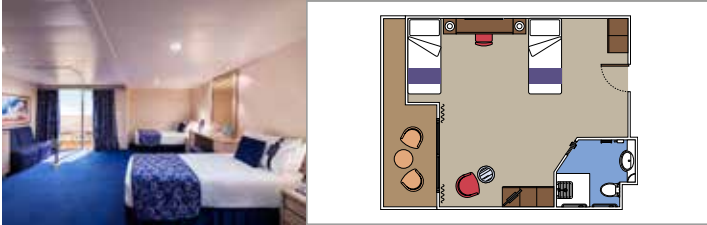

Available in:

- › **Premium Balcony (BL2)**
  cabin size ≈28m²; Balcony size ≈7m²; medium deck location (deck 15)
- › **Deluxe Balcony (BR1)**
  cabin size ≈28m²; Balcony size ≈5m²; medium deck location (deck 9)