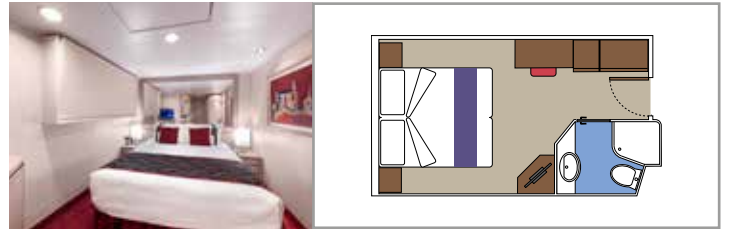

DELUXE INTERIOR

IR1

≈14
5-11
4

› Low deck location

The images are representative only. Size, layout and furniture may vary (within the same cabin category).

Cabin size (m²)

Balcony size (m²)

Deck location

Accommodating up to