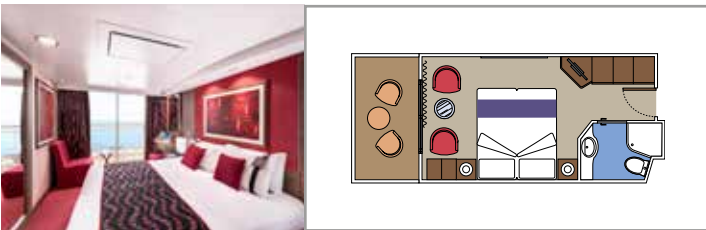

DELUXE BALCONY

BR1

≈15
≈5
8-9
2

› Low deck location