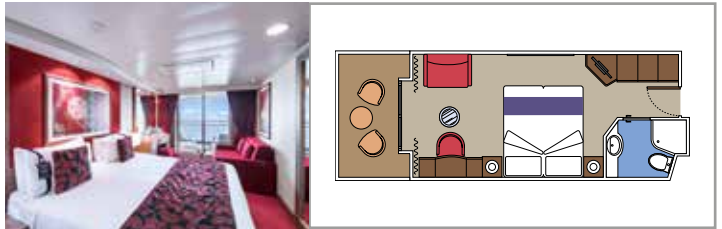

SUITE AUREA

INCLUDED FACILITIES

- Sitting area with sofa
- Spacious wardrobe
- Comfortable double or single beds (on request)
- Bathroom with bathtub, vanity area with hairdryer
- Interactive TV, telephone, safe, minibar and air conditioning
- Wifi connection available (for a fee)

BALCONY

INCLUDED FACILITIES

- Sitting area with sofa
- Comfortable double or single beds (on request)*
- Bathroom with shower, vanity area with hairdryer
- Interactive TV, telephone, safe, minibar and air conditioning
- Wifi connection available (for a fee)

*Cabin for guests with disabilities or reduced mobility has only single beds (except cabin 15025)

DELUXE BALCONY AUREA

BA

 ≈18
  ≈5
  9-11
  4

› Best ship position

PREMIUM BALCONY

BL2

 ≈18
  ≈5
  10-15
  4

- Window with sea view
- Relaxing armchair
- Comfortable double or single beds (on request)*
- Bathroom with shower, vanity area with hairdryer
- Interactive TV, telephone, safe, minibar and air conditioning
- Wifi connection available (for a fee)