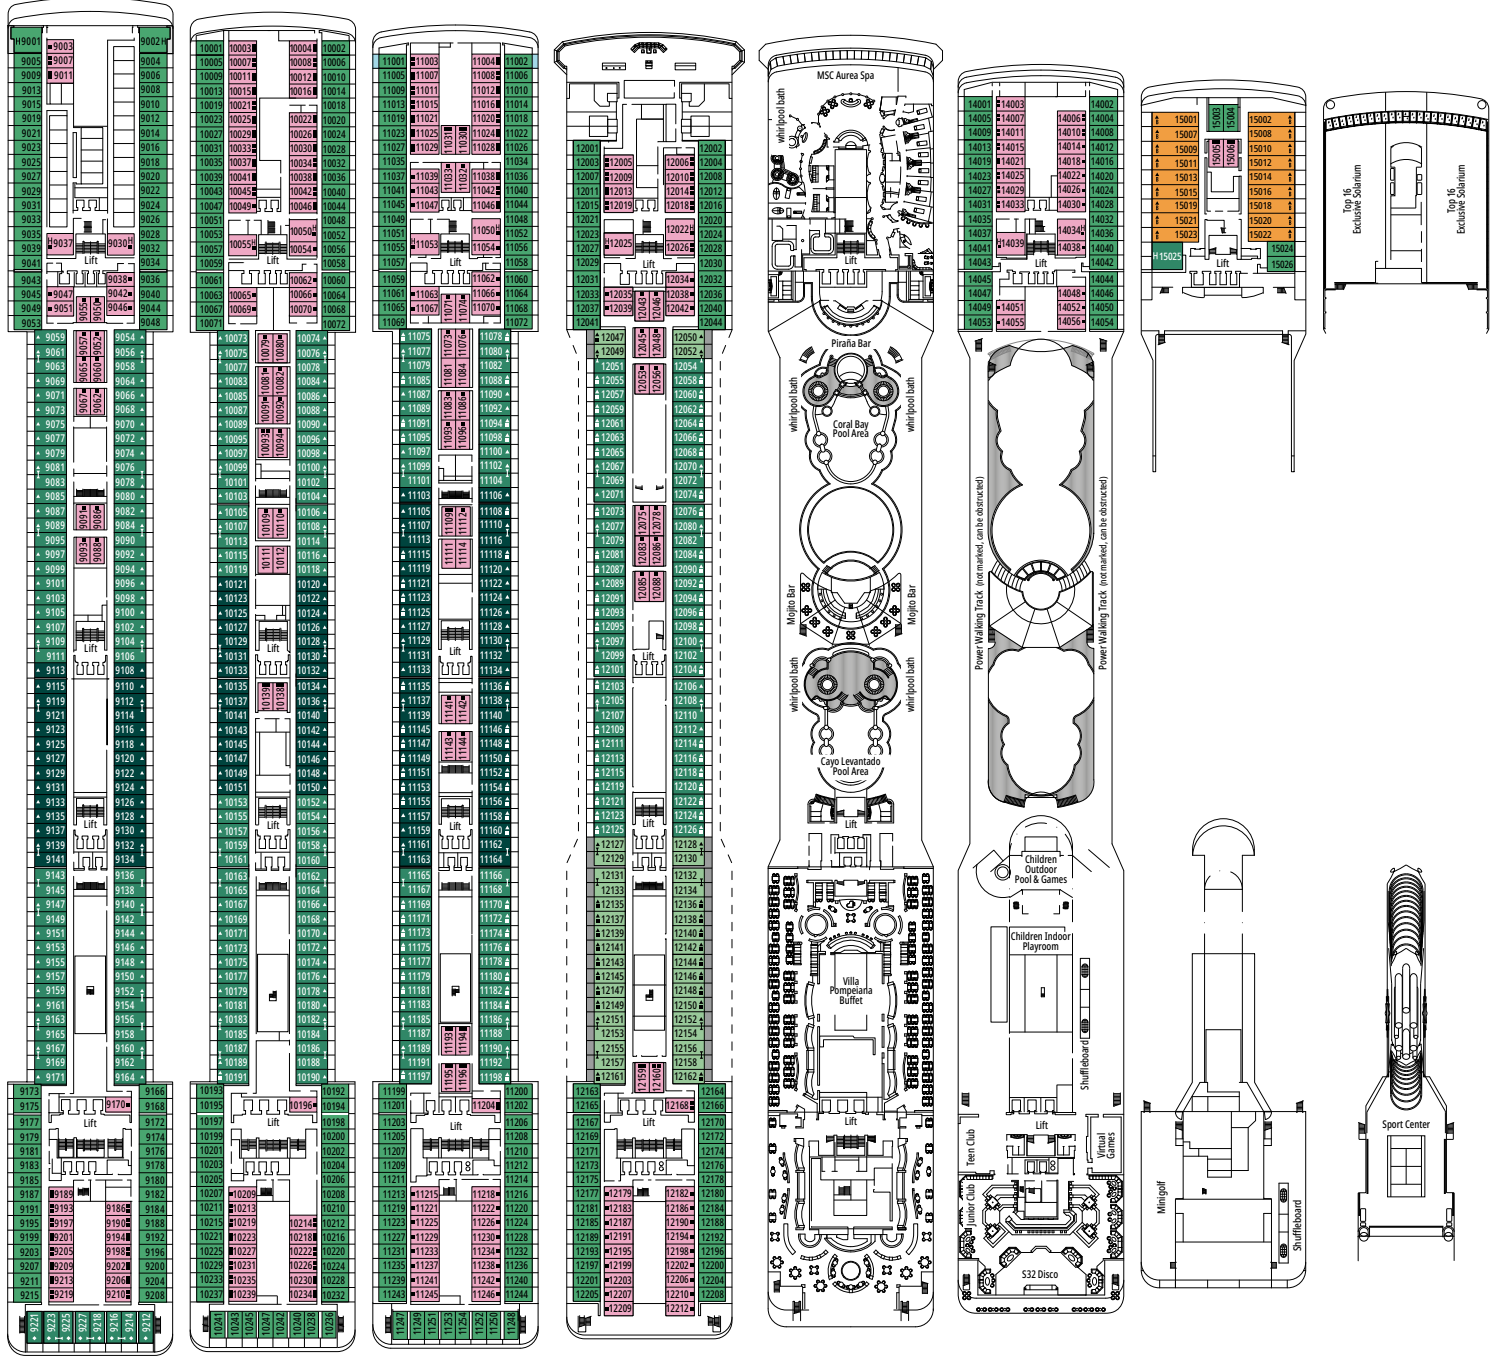

DECK 9
UNGARETTI

DECK 10
CARDUCCI

DECK 11
D'ANNUNZIO

DECK 12
LEOPARDI

DECK 13
FOSCOLO

DECK 14
PASCOLI

DECK 15
ALFIERI

DECK 16
SPORT