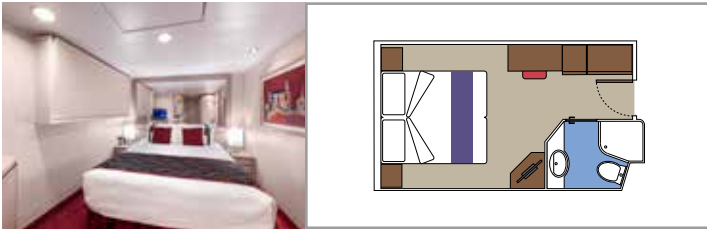

INTERIOR

INCLUDED FACILITIES

Comfortable double or single beds (on request)*

Bathroom with shower, vanity area and hairdryer

Interactive TV, telephone, safe, minibar and air conditioning

Wifi connection available (for a fee)

*Cabin for guests with disabilities or reduced mobility has only single beds.

DELUXE INTERIOR

IR2

≈14
12-15
4

› Medium deck location