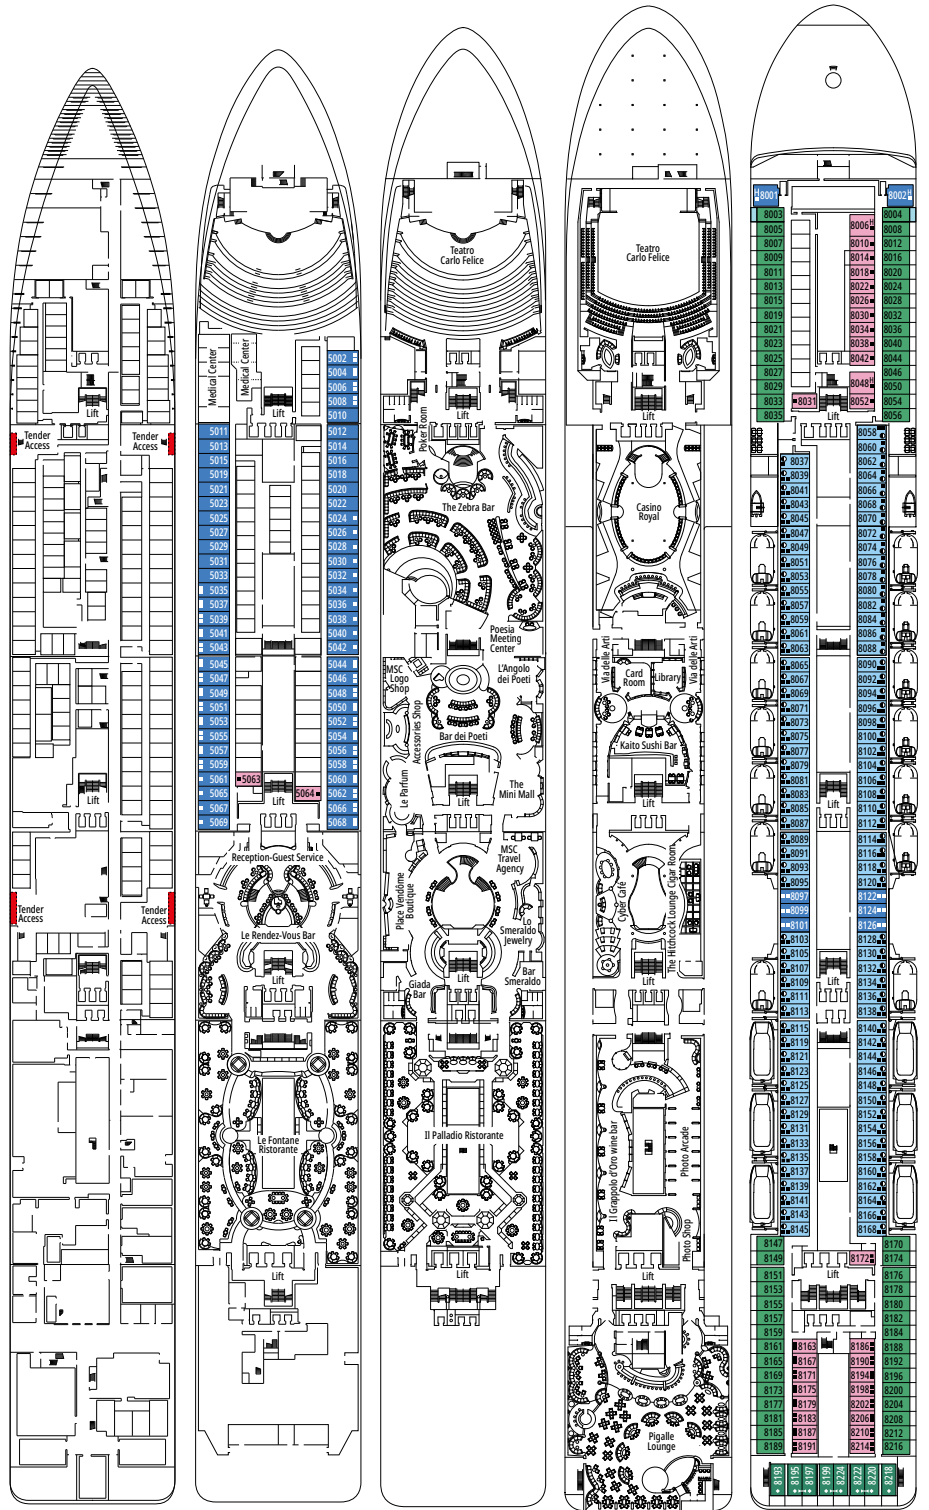

MSC POESIA

TECHNICAL CHARACTERISTICS OF THE SHIP

PIGALLE LOUNGE

TECHNICAL CHARACTERISTICS OF THE SHIP	
GROSS TONNAGE	92.627
LENGTH / BEAM / HEIGHT	293,80 m / 32,20 m / 59,64 m
DECKS	16, included 13 for guests
LIFTS	13
VOLTAGE (IN CABIN)	110/220 volts
MAXIMUM SPEED	23 knots
STABILIZERS	Stabilized with 2 fins
NUMBER OF PASSENGERS	3.223
NUMBER OF CABINS	1.275, included 17 for guests with disabilities or reduced mobility
CREW MEMBERS	Approx. 987
POOLS	3, included 1 for children
WHIRLPOOLS	7 whirlpool baths

1.275 CABINS
3.223 GUESTS

BAR DEI POETI

CABIN CATEGORIES		
Premium Suite Aurea	SL1	15
Deluxe Balcony Aurea	BA	9-11
Premium Balcony	BL2	10-15
Premium Balcony	BL1	8-9
Deluxe Balcony	BR2	10-15
Deluxe Balcony	BR1	8-9
Deluxe Balcony with partial view	BP	12
Deluxe Ocean View	OR2	8
Deluxe Ocean View	OR1	5
Deluxe Ocean View with obstructed view	OO	8
Deluxe Interior	IR2	12-15
Deluxe Interior	IR1	5-11

Ship configuration, data and descriptions may be subject to change depending on the season and on the destination and must be verified at the time of booking.

DECK 4
BOCCACCIO

DECK 5
PETRARCA

DECK 6
DANTE