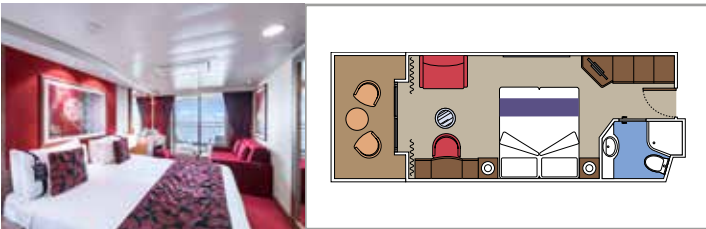

PREMIUM BALCONY

BL1

≈18
≈5
8-9
4

› Low deck location