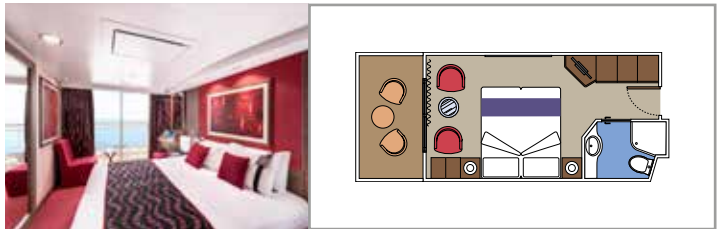

SUITE AUREA

INCLUDED FACILITIES

- Sitting area with sofa
- Spacious wardrobe
- Comfortable double or single beds (on request)
- Bathroom with bathtub, vanity area with hairdryer
- Interactive TV, telephone, safe, minibar and air conditioning
- Wifi connection available (for a fee)

BALCONY

INCLUDED FACILITIES

- Sitting area with sofa
- Comfortable double or single beds (on request)*
- Bathroom with shower, vanity area with hairdryer
- Interactive TV, telephone, safe, minibar and air conditioning
- Wifi connection available (for a fee)

› Medium deck location

PREMIUM BALCONY

BL1

 ≈18
  ≈5
  8-9
  4

› Low deck location

DELUXE BALCONY

BR2

 ≈15
  ≈5
  10-15
  2

- Window with sea view
- Relaxing armchair
- Comfortable double or single beds (on request)*
- Bathroom with shower, vanity area with hairdryer
- Interactive TV, telephone, safe, minibar and air conditioning
- Wifi connection available (for a fee)