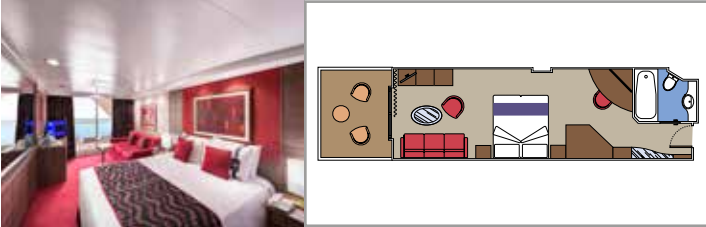

BALCONY

OCEAN VIEW

INTERIOR

LEGEND

Cabin size (m²)

Balcony size (m²)

Deck location

Accommodating up to

SUITE AUREA

INCLUDED FACILITIES

- Sitting area with sofa
- Spacious wardrobe
- Comfortable double or single beds (on request)
- Bathroom with bathtub, vanity area with hairdryer
- Interactive TV, telephone, safe, minibar and air conditioning
- Wifi connection available (for a fee)

PREMIUM SUITE AUREA

SL1

 ≈26  ≈4  15  3

The images are representative only. Size, layout and furniture may vary (within the same cabin category).

 Cabin size (m²)

 Balcony size (m²)

 Deck location

 Accommodating up to