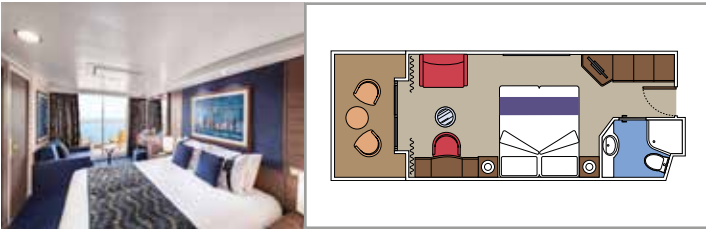

SUITE AUREA

INCLUDED FACILITIES

- Sitting area with sofa
- Spacious wardrobe
- Comfortable double or single beds (on request)
- Bathroom with bathtub, vanity area with hairdryer
- Interactive TV, telephone, safe, minibar and air conditioning
- Wifi connection available (for a fee)

PREMIUM SUITE AUREA

SL1

 ≈26  ≈4  15  3

The images are representative only. Size, layout and furniture may vary (within the same cabin category).

 Cabin size (m²)

 Balcony size (m²)

 Deck location

 Accommodating up to

BALCONY

INCLUDED FACILITIES

- Sitting area with sofa
- Comfortable double or single beds (on request)*
- Bathroom with shower, vanity area with hairdryer
- Interactive TV, telephone, safe, minibar and air conditioning
- Wifi connection available (for a fee)

*Cabin for guests with disabilities or reduced mobility has only single beds (except cabin 15025)

DELUXE BALCONY AUREA

BA

 ≈18
  ≈5
  9-11
  4

› Best ship position

PREMIUM BALCONY

BL2

 ≈18
  ≈5
  10-15
  4